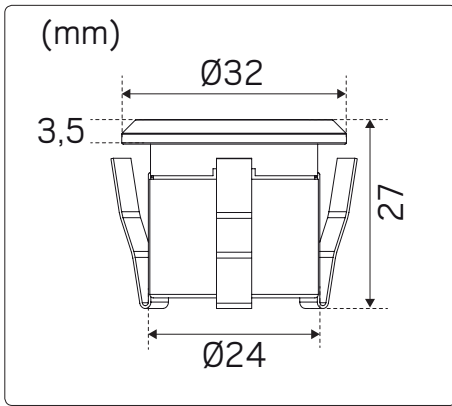

Decklight Garden Kit

hidealite

E-nr	Snro	El.nr	GTIN	Name	LED color	Color	Unit effect
77 640 35	45 234 44	31 060 32	7392971130163	Decklight Garden Kit	3000K	Stainless steel	2.5W
77 640 34	45 234 43	31 060 31	7392971130156	Decklight Garden	3000K	Stainless steel	0.5W

E-nr	Snro	El.nr	GTIN	Name	Effect	Numbers of LED
52 812 29	40 113 44	66 210 79	7392971120089	Trafo Decklight	12V/DC 6Va	Min 1pcs - Max 12pcs 0.5W LED

For explanation of symbols see www.hidealite.se

SAFETY INSTRUCTIONS