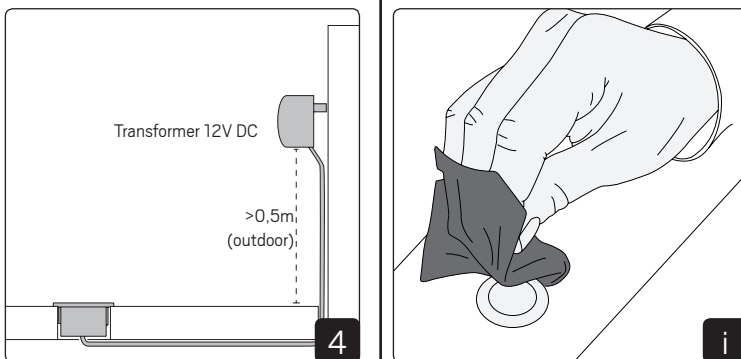

Maintenance