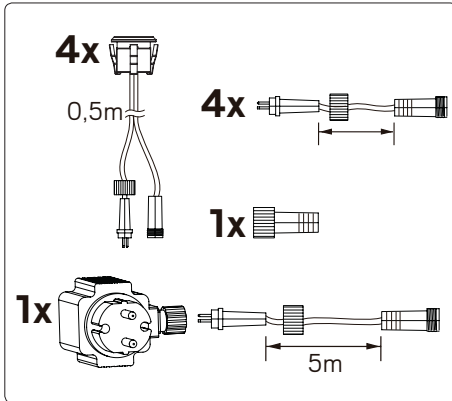

Decklight Garden Kit

hidealite

E-nr	Snro	El.nr	GTIN	Name	LED color	Color	Unit effect
77 640 35	45 234 44	31 060 32	7392971130163	Decklight Garden Kit	3000K	Stainless steel	2.5W
77 640 34	45 234 43	31 060 31	7392971130156	Decklight Garden	3000K	Stainless steel	0.5W

E-nr	Snro	El.nr	GTIN	Name	Effect	Numbers of LED
52 812 29	40 113 44	66 210 79	7392971120089	Trafo Decklight	12V/DC 6Va	Min 1pcs - Max 12pcs 0.5W LED

For explanation of symbols see www.hidealite.se

SAFETY INSTRUCTIONS